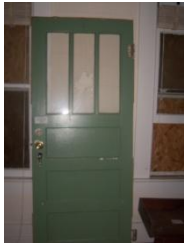

Green exterior door – 1 pane of broken glass

$20.00