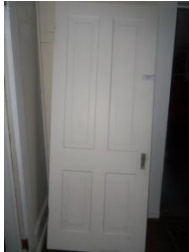

Double oak cabinet

\$10.00

Plywood storage shelves, approx 8" tall – 8 available

\$5.00/each

Porcelain double sink with hardware
– measures 33" x 22 1/2"

\$60.00

Porch Swing

\$15.00

\$20.00/each

Wood doors with hardware - various sizes: (from left to right): 30" x 76 1/2", 24" x 70 1/2", 24"x 65"

\$20.00/each

Wood door with hardware - 34" x 80"

\$20.00

Wood Doors Without Hardware:

22" x 77 ½"

\$15.00

34" x 81 ½"

\$15.00

36" x 83"

\$20.00

Modern Door Slab –
32" x 80 ½"

\$20.00

Glass Paneled Door, no hardware –
36" x 82"