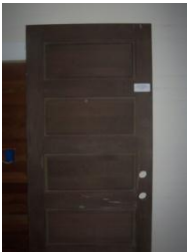

36" x 83"

$20.00